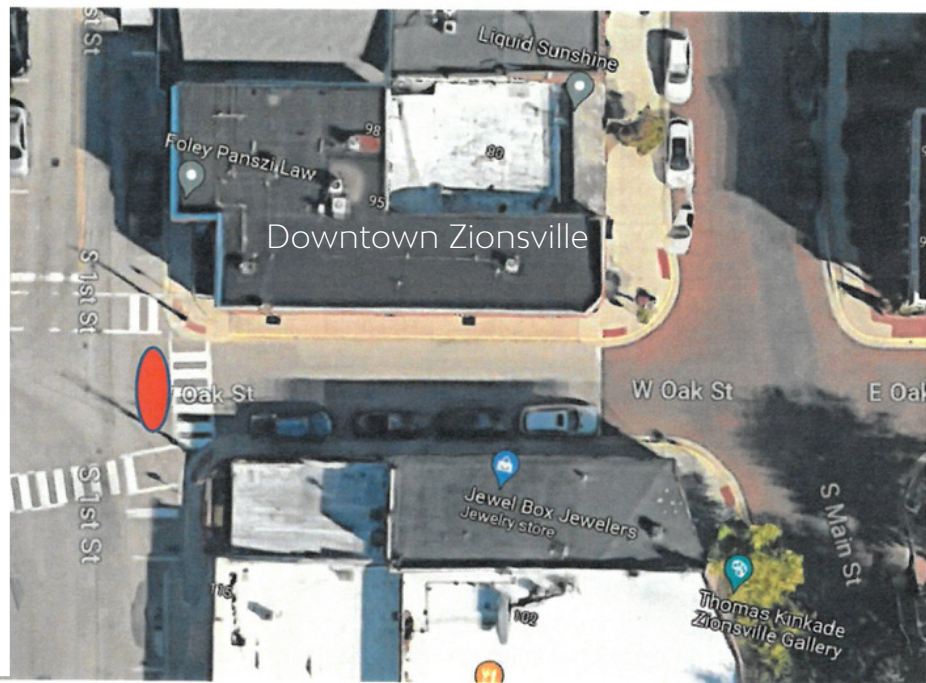

Hello Everyone,

This map shows the overall picture of where to park in relation to the event. We will have a shuttle that will run in the morning and then again in the evening to help with your cars. At the Zionsville Middle School, I have circled in red the parking lot they have allowed us to park. Please do not park anywhere else at the school. I have circled the event in green. The next page will have pathways we would like you to come into the event. We have the side streets blocked off, so we need everyone to follow the arrows on the map to come in. We will have the paths marked on the map for those coming from the East or West. The same would go for load out.

 The Green arrows are the direction load in and out.

 The red lines are where there will be barriers. We will have someone at the top by Poplar and at the bottom by Hawthorne to let people in and out.

Shuttle Pick Up/Drop Off Locations: 

In front of the Zionsville Middle School and the intersection of First Street and Oak Street.

**Vendor Parking**

Zionsville Middle School: 900 North Ford Road, Zionsville

From Main Street go West 1 block to First Street.  
 At the four-way stop turn West onto Oak Street.  
 Take Oak Street all the way to Ford Road, turn North.  
 Arrive at Zionsville Middle School.