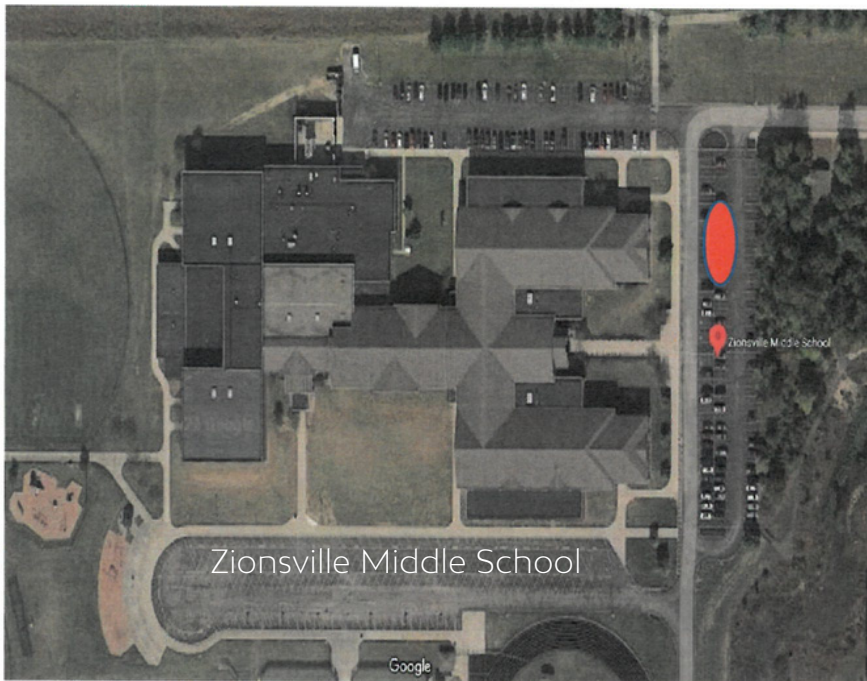

Hello Everyone,

This map shows the overall picture of where to park in relation to the event. We will have a shuttle that will run in the morning and then again in the evening to help with your cars. At the Zionsville Middle School, I have circled in red the parking lot they have allowed us to park. Please do not park anywhere else at the school. I have circled the event in green. The next page will have pathways we would like you to come into the event. We have the side streets blocked off, so we need everyone to follow the arrows on the map to come in. We will have the paths marked on the map for those coming from the East or West. The same would go for load out.

 The Green arrows are the direction load in and out.

 The red lines are where there will be barriers. We will have someone at the top by Poplar and at the bottom by Hawthorne to let people in and out.

Shuttle Pick Up/Drop Off Locations: 