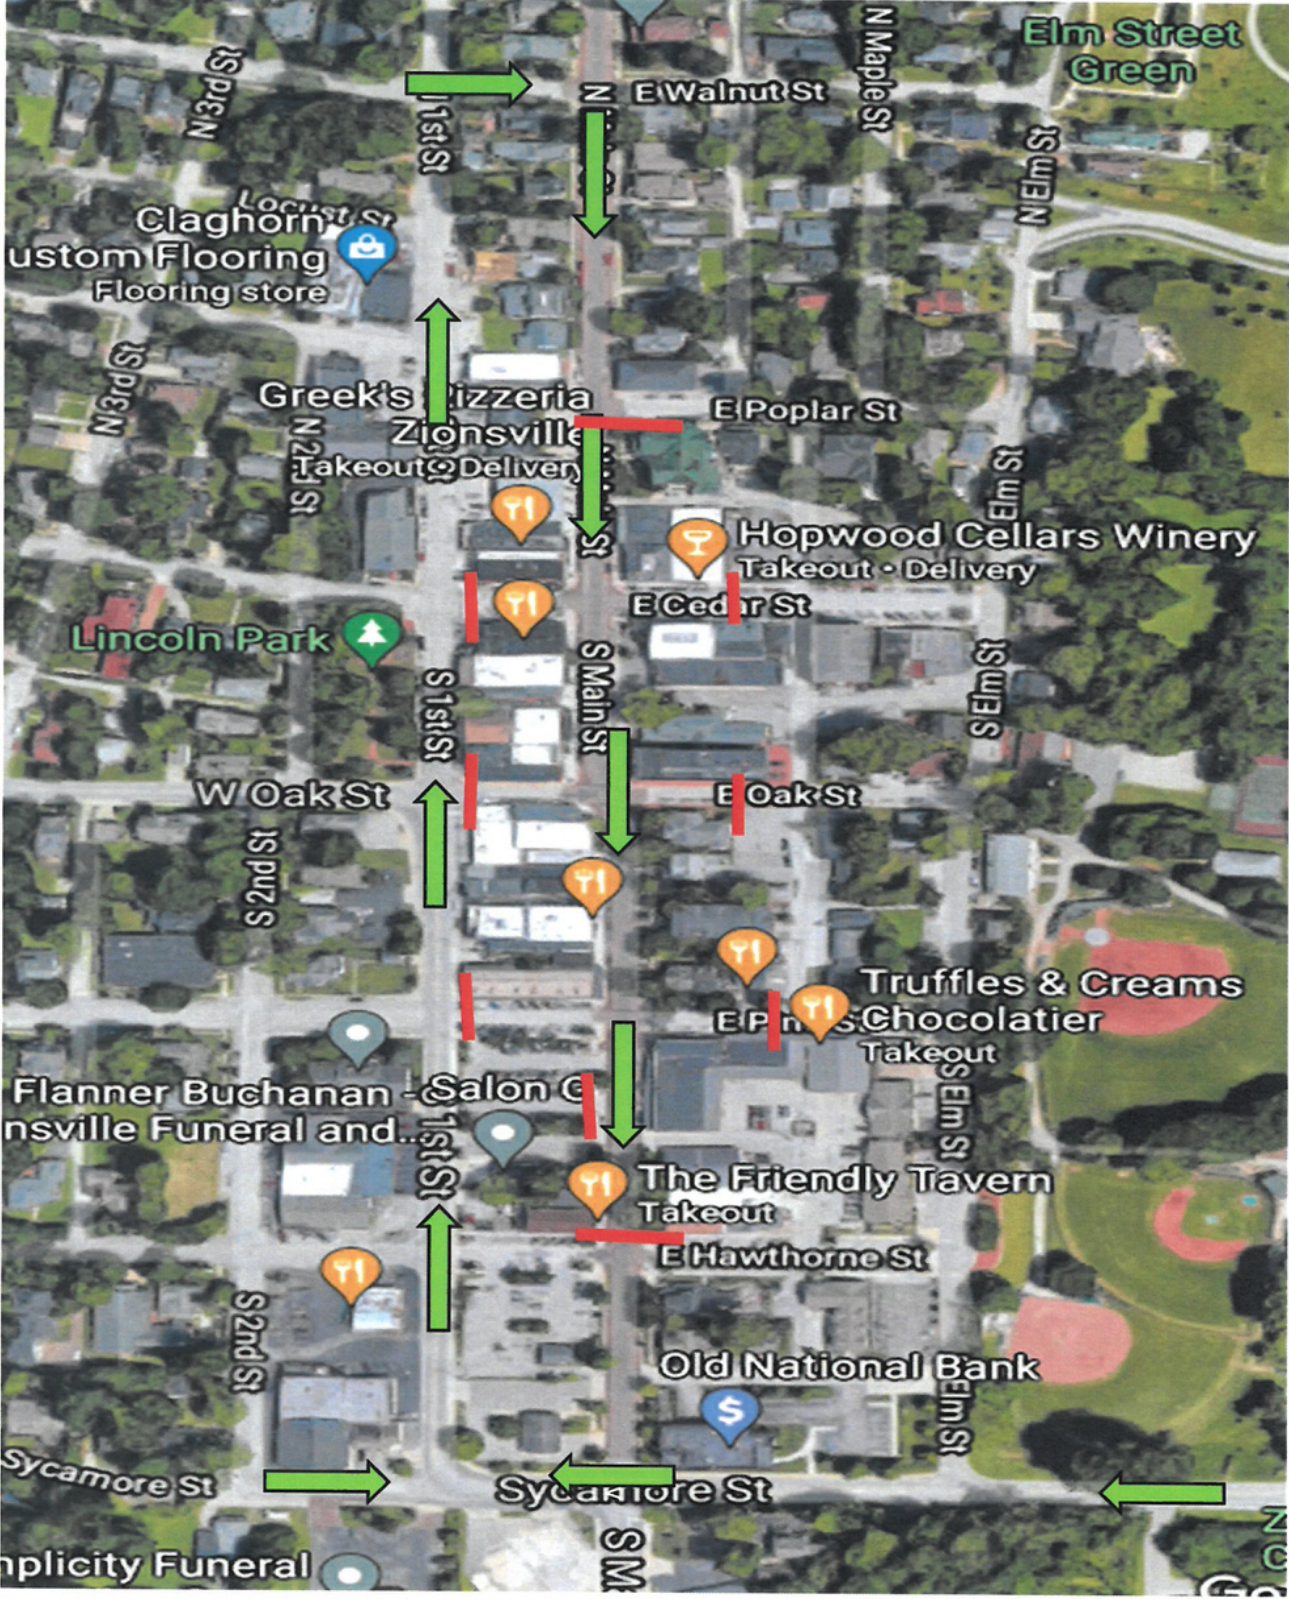

Hello Everyone,

This map shows the overall picture of where to park in relation to the event. We will have a shuttle that will run in the morning and then again in the evening to help with your cars. At the Zionsville Middle School, I have circled in red the parking lot they have allowed us to park. Please do not park anywhere else at the school. I have circled the event in green. The next page will have pathways we would like you to come into the event. We have the side streets blocked off, so we need everyone to follow the arrows on the map to come in. We will have the paths marked on the map for those coming from the East or West. The same would go for load out.

 The Green arrows are the direction load in and out.

 The red lines are where there will be barriers. We will have someone at the top by Poplar and at the bottom by Hawthorne to let people in and out.

Shuttle Pick Up/Drop Off Locations: 

In front of the Zionsville Middle School and the intersection of First Street and Oak Street.

**Vendor Parking**

Zionsville Middle School: 900 North Ford Road, Zionsville

From Main Street go West 1 block to First Street.  
 At the four-way stop turn West onto Oak Street.  
 Take Oak Street all the way to Ford Road, turn North.  
 Arrive at Zionsville Middle School.