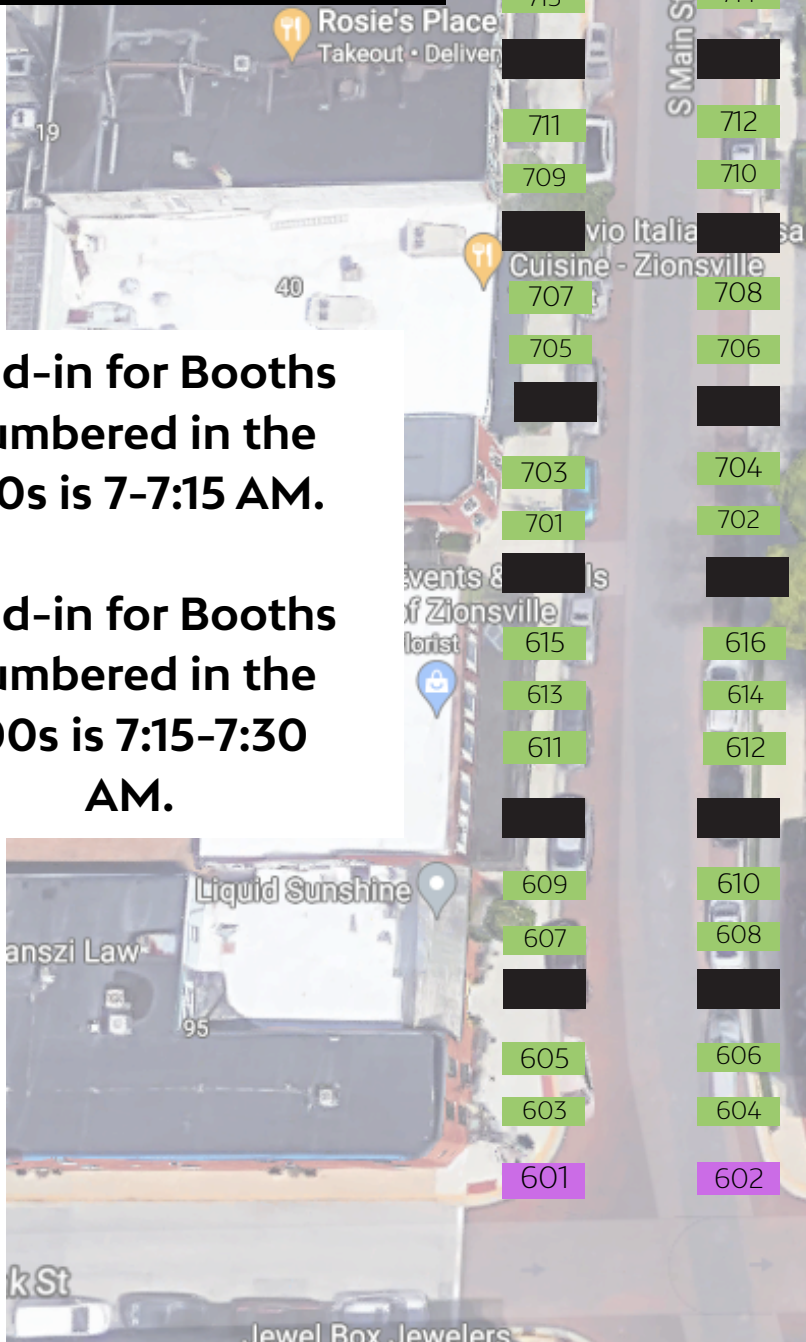

Corner Tent Rental Member

Load-in for Booths
Numbered in the
600s is 7-7:15 AM.

Load-in for Booths
Numbered in the
700s is 7:15-7:30
AM.

Booth #		Name	Load-In Time
601	Corner	Lattimer Travel Photography	7-7:15 AM
602	Corner	Watch Us Farm	7-7:15 AM
603		Kitchen Tune-Up Noblesville	7-7:15 AM
604		Circle Verse	7-7:15 AM
605		Left Grain LLC	7-7:15 AM
606		Ron Alexander	7-7:15 AM
607		Fleck Adventure Stories	7-7:15 AM
608		Curly Top Threads	7-7:15 AM
609		Campb Crochet	7-7:15 AM
610		PZ Designs- Priyanka (Rock Canvas)	7-7:15 AM
611			7-7:15 AM
612		Greg's Art & Garden Iron	7-7:15 AM
613		Wine Barrel Wares	7-7:15 AM
614		Greg's Art & Garden Iron	7-7:15 AM
615		SammyGirlNailz	7-7:15 AM
616		Greg's Art & Garden Iron	7-7:15 AM
701		Thomas Critchlow Art Glass	7:15-7:30 AM
702			7:15-7:30 AM
703		Variety Row Boutique	7:15-7:30 AM
704		First Sgt Woods	7:15-7:30 AM
705		Restored Creations	7:15-7:30 AM
706		The Hart Ranch Goat Milk Soaps	7:15-7:30 AM
707			7:15-7:30 AM
708		On Lindleyhill Handbags	7:15-7:30 AM
709		Paige Harper Creative Clay Studio	7:15-7:30 AM
710		Stelher Creations	7:15-7:30 AM
711		Affirmations and Ambience	7:15-7:30 AM
712		Creations by Candy Ganzel	7:15-7:30 AM
713		Stuck On You	7:15-7:30 AM
714		Kora's Kitchen	7:15-7:30 AM
715			7:15-7:30 AM
716		Burn Brighter Shop	7:15-7:30 AM
717	Corner	Storm Striker Art By Justin Patten	7:15-7:30 AM
718	Corner	Designs by Lisa smith	7:15-7:30 AM