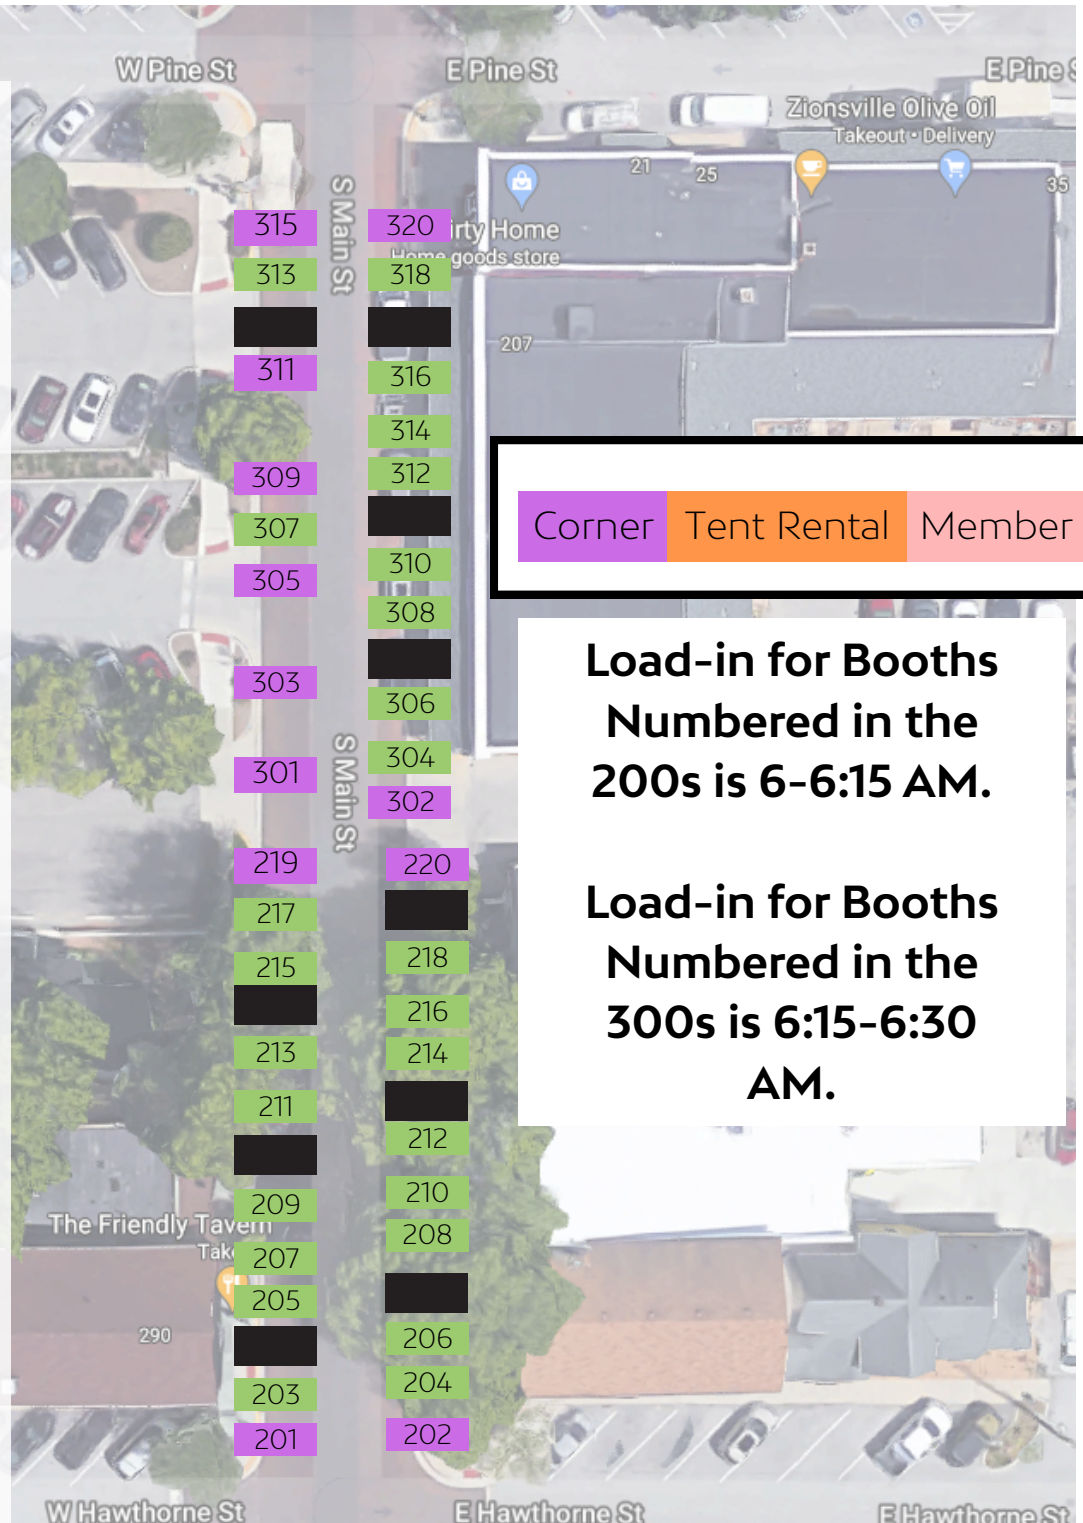

Corner Tent Rental Member

Load-in for Booths Numbered in the 200s is 6-6:15 AM.

Load-in for Booths Numbered in the 300s is 6:15-6:30 AM.

Corner Tent Rental Member

Booth #	Name	Load-in Time
Kid 1	Hussey-Mayfield	6:15-6:30 AM
Kid 2	Fire Department	6:15-6:30 AM
Kid 3	School of Rock	6:15-6:30 AM
Kid 4	FreedomDoc	6:15-6:30 AM
FC 1	Eatzo Concessions	6-6:15 AM
FC 2		6-6:15 AM
FC 3	The Licorice Guy	6-6:15 AM
FC 4	Georgia's Kitchen	6-6:15 AM
FC 5	Rollin in Dough Wood Fired Pizza	6-6:15 AM
FC 6	Lumpia Creations	6-6:15 AM
FC 7	Grilliant Foods	6-6:15 AM
FC 9	The BrewLab Canteen	6-6:15 AM
FC 9	Greek's Pizzeria and Tap Room	6-6:15 AM