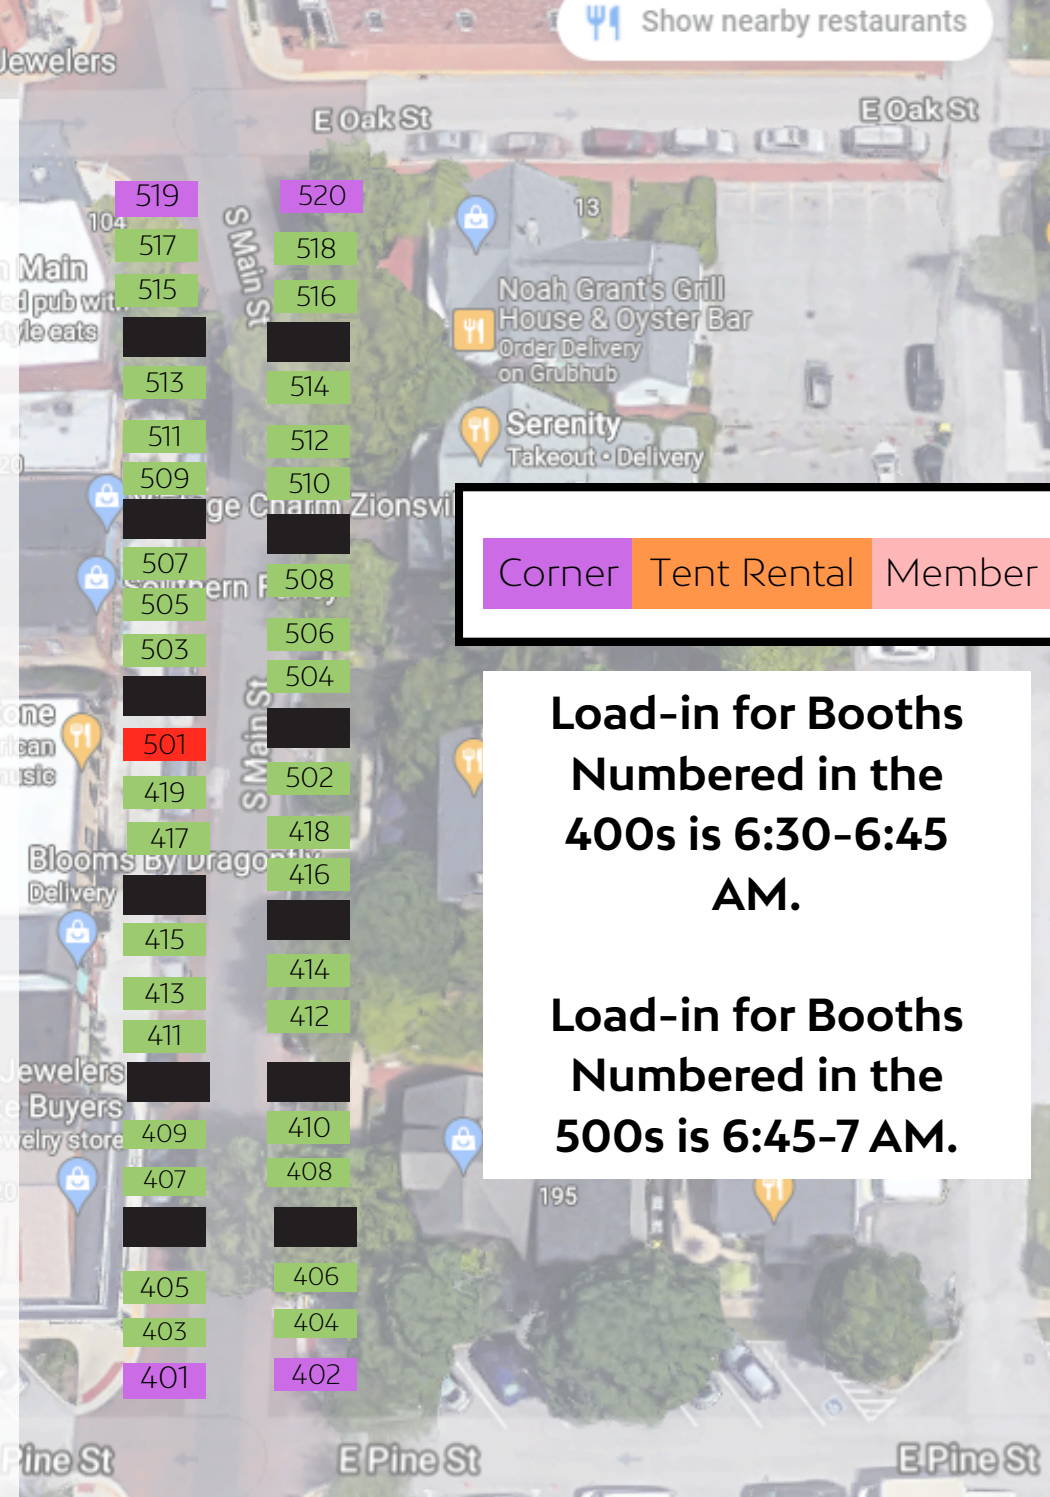

Booth #		Name	Load-in Time
401	Corner	DLC Designs	6:30-6:45 AM
402	Corner	A. J. Schnell Woodworks	6:30-6:45 AM
403		O2 Creations	6:30-6:45 AM
404		Moosecamp	6:30-6:45 AM
405		Landshark & Co.	6:30-6:45 AM
406		Spark of Art/ Metal Art by Sue & Dana	6:30-6:45 AM
407		Just Millie and Me	6:30-6:45 AM
408		Welcome Home Faery	6:30-6:45 AM
409		Beads to Meet You- Linda Ennis	6:30-6:45 AM
410		Lyndiland Pottery	6:30-6:45 AM
411		DNT Woods, LLC	6:30-6:45 AM
412		Curly Top Threads	6:30-6:45 AM
413		Creditable Creations	6:30-6:45 AM
414		Pineberry Paper	6:30-6:45 AM
415		Custom Backyard Birding Solutions	6:30-6:45 AM
416			6:30-6:45 AM
417		Heart Change Artisans	6:30-6:45 AM
418		Parts of Art	6:30-6:45 AM
419			6:30-6:45 AM
501		LOVE ROOF CO (Title Sponsor)	6:45-7 AM
502		Gramma's Hugs & Stitches	6:45-7 AM
503		Yang's Flower Gardens	6:45-7 AM
504			6:45-7 AM
505		Stray Dog Wood & Glass	6:45-7 AM
506		Clean Your Skin Natures Way Soap	6:45-7 AM
507		That's Sew Martha	6:45-7 AM
508		Baby Makings	6:45-7 AM
509			6:45-7 AM
510		Norma Grace LLC	6:45-7 AM
511		Pittsley Creations LLC	6:45-7 AM
512		Sugar Creek Lavender Farm	6:45-7 AM
513		Clean Evolution by Creative Wandering	6:45-7 AM
514		Hammock Brothers Designs	6:45-7 AM
515		Wood By Gino	6:45-7 AM
516			6:45-7 AM
517		Love Links by Rae Permanent Jewelry	6:45-7 AM
518		StudioDog Designs	6:45-7 AM
519	Corner	ScentScapes Candle Company	6:45-7 AM
520	Corner	Be Still & Know Watercolor Art	6:45-7 AM

Corner	Tent Rental	Member

Load-in for Booths Numbered in the 400s is 6:30-6:45 AM.

Load-in for Booths Numbered in the 500s is 6:45-7 AM.