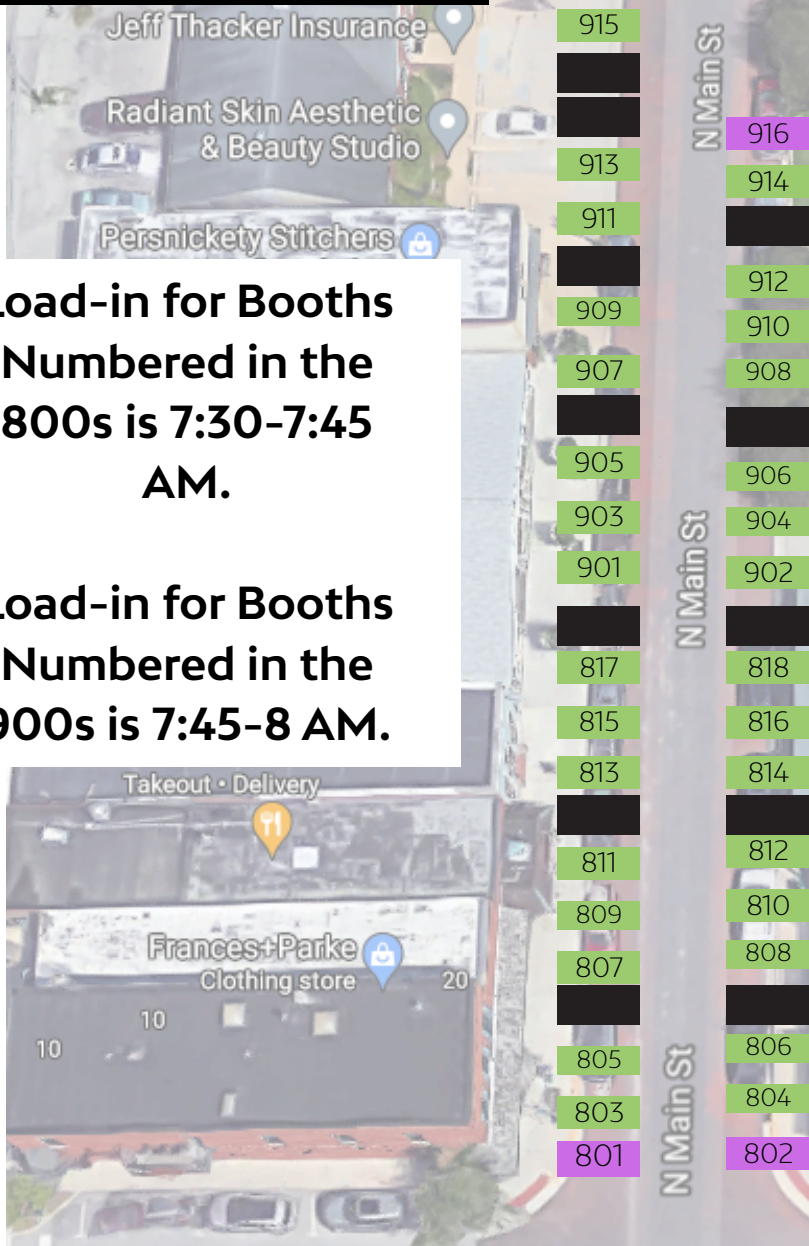

Corner Tent Rental Member

Load-in for Booths  
Numbered in the  
800s is 7:30-7:45  
AM.

Load-in for Booths  
Numbered in the  
900s is 7:45-8 AM.

Booth #		Name	Load-In Time
801	Corner	Midnight Cards	7:30-7:45 AM
802	Corner	Wind And Fire Chimes	7:30-7:45 AM
803			7:30-7:45 AM
804		PhenoMinal Design	7:30-7:45 AM
805		Stray Threads	7:30-7:45 AM
806		Joyfully Katie LLC	7:30-7:45 AM
807		Berkeley Faith Designs	7:30-7:45 AM
808		CCTimmerman Art	7:30-7:45 AM
809			7:30-7:45 AM
810		Garden Gate Jewelry & Gifts	7:30-7:45 AM
811		3 Sisters	7:30-7:45 AM
812		Camber Creek	7:30-7:45 AM
813		Anderscents	7:30-7:45 AM
814		The Roaming Artist	7:30-7:45 AM
815			7:30-7:45 AM
816		Kimberly's Treasure Shop	7:30-7:45 AM
817		Brooke Alter Designs	7:30-7:45 AM
818		Sherri Caudell Photography	7:30-7:45 AM
901		Mourfield Ceramics	7:45-8 AM
902		Baby Liebies	7:45-8 AM
903		Klay Design Studio	7:45-8 AM
904		cynthia frank designs	7:45-8 AM
905		vBrandenstein Designs	7:45-8 AM
906		AppleGarth botanical arts	7:45-8 AM
907		Sierras Sweet Shoppe	7:45-8 AM
908		Sign After Sign	7:45-8 AM
909		Camp Cove Co (Bailey & Emily Wessel)	7:45-8 AM
910		H&S Knife Sharpening	7:45-8 AM
911			7:45-8 AM
912		Lainies Goats and Company	7:45-8 AM
913		Made by Maddox	7:45-8 AM
914		Jim's welded wonders	7:45-8 AM
915		Wurks-a-Poppin	7:45-8 AM
916	Corner	Jim's welded wonders	7:45-8 AM