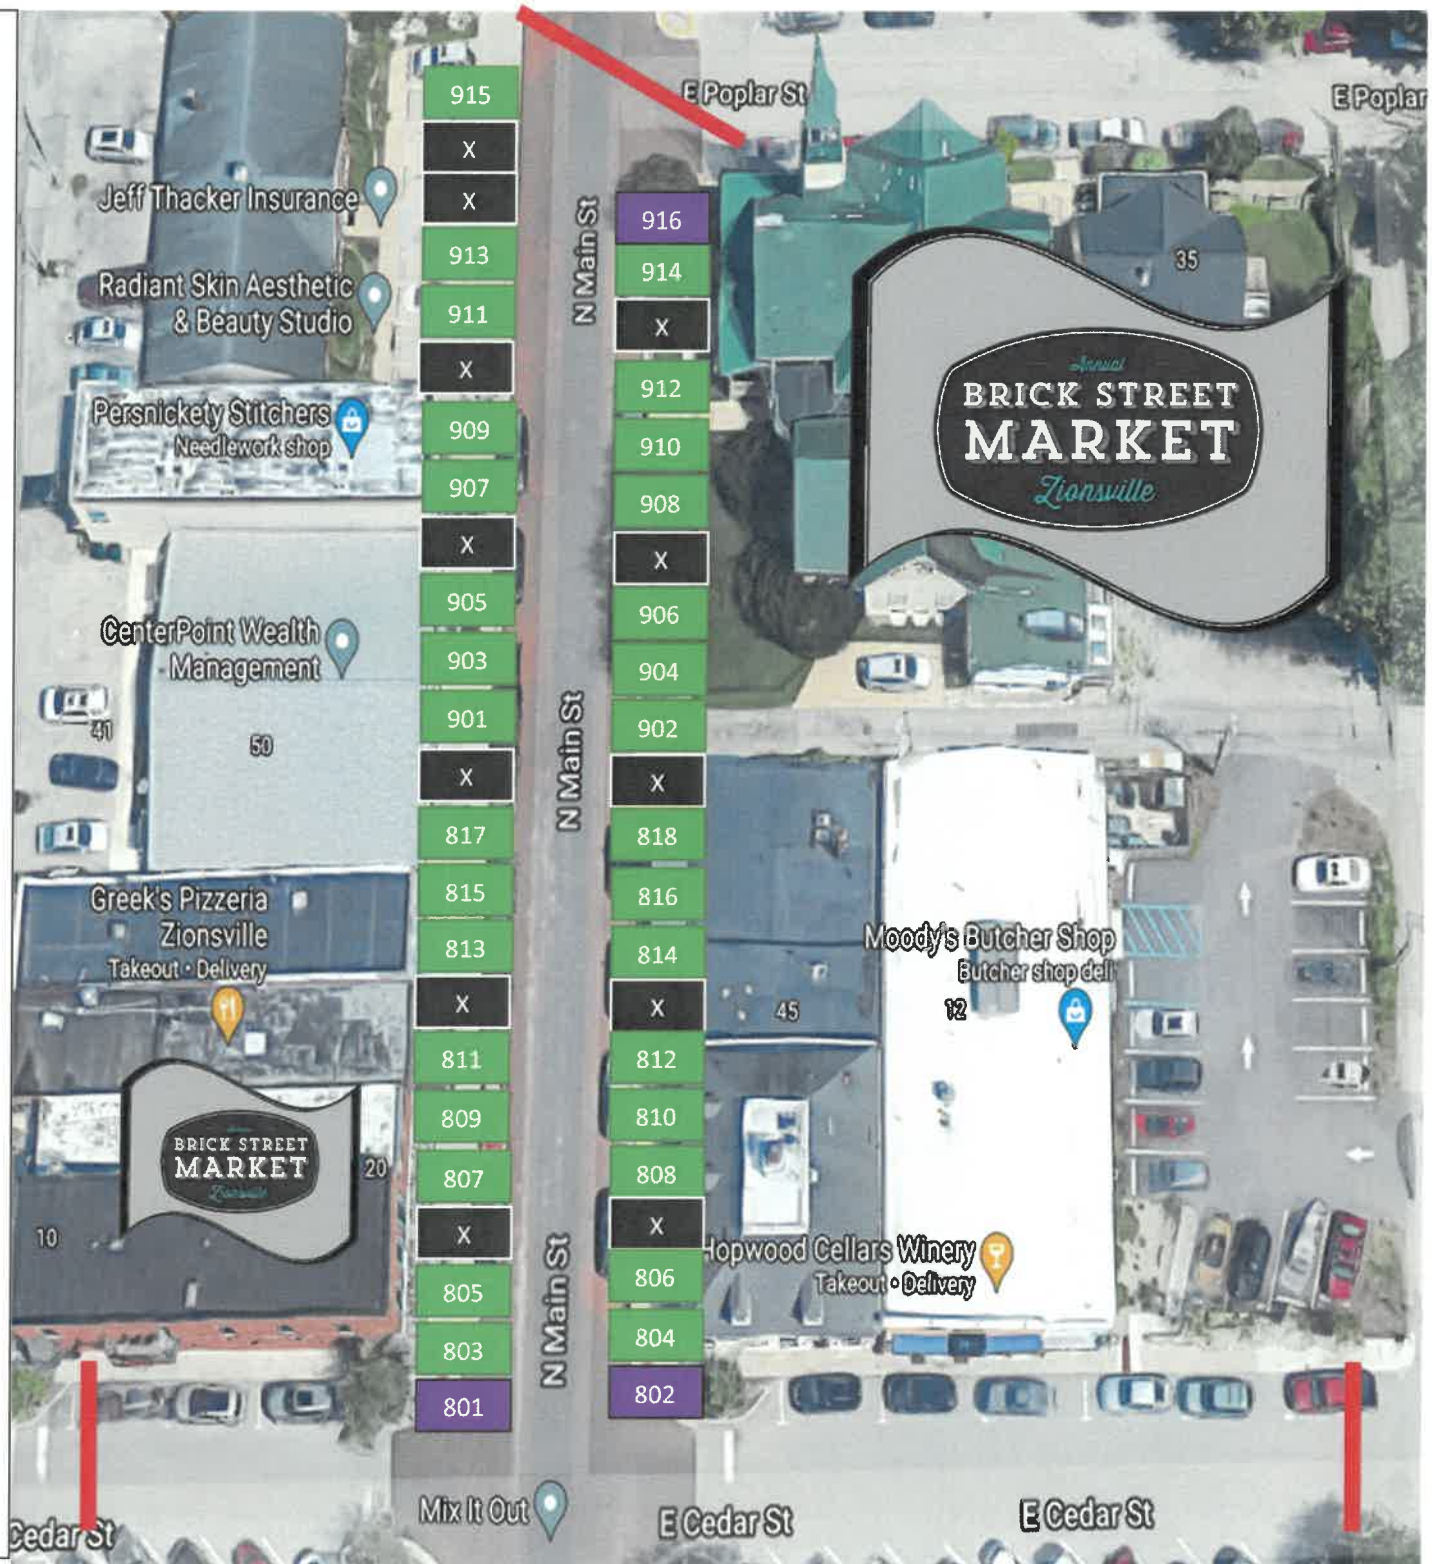

Booth	Name	Load-In Time
916	Jim's Welded Wonders	7:45-8:00am
915	Wurks A Poppin'	7:45-8:00am
914	Jim's Welded Wonders	7:45-8:00am
913	Serenity Crafts	7:45-8:00am
912	Lainie's Goats and Co.	7:45-8:00am
911	Amanda's Arbor	7:45-8:00am
910	Taylor Acrylics	7:45-8:00am
909	Renew Resin Wonder Co.	7:45-8:00am
908	Sign After Sign	7:45-8:00am
907	Pink Poppy Embroidery	7:45-8:00am
906	Apple Garth Botanical	7:45-8:00am
905	Baby Liebies	7:45-8:00am
904	Whits Wares	7:45-8:00am
903	Knotty Lola Macrame	7:45-8:00am
902	vBrandenstein Designs	7:45-8:00am
901	Mourfield Ceramics	7:45-8:00am
818	Joyfull Katie, LLC	7:30-7:45am
817	Fleck Adventure Stories	7:30-7:45am
816	PhenoMinal Design	7:30-7:45am
815	Made by Maddox	7:30-7:45am
814	The Roaming Artist	7:30-7:45am
813	Ruby's Raps	7:30-7:45am
812	Stray Threads	7:30-7:45am
811	Bounded Brand Golf	7:30-7:45am
810	Garden Gate Jewelry	7:30-7:45am
809	Slayer 3D LLC	7:30-7:45am
808	CC Timmerman Art	7:30-7:45am
807	Happiness Hardware	7:30-7:45am
806	Snow Pillows	7:30-7:45am
805	91.9 WITT-FM	7:30-7:45am
804	Wind and Fire Chimes	7:30-7:45am
803	Everwise Credit Union	7:30-7:45am
802	Wind and Fire Chimes	7:30-7:45am
801	Midnight Cards	7:30-7:45am

GREEN – CHAMBER MEMBER
RED – SPONSOR
PURPLE – CORNER BOOTH