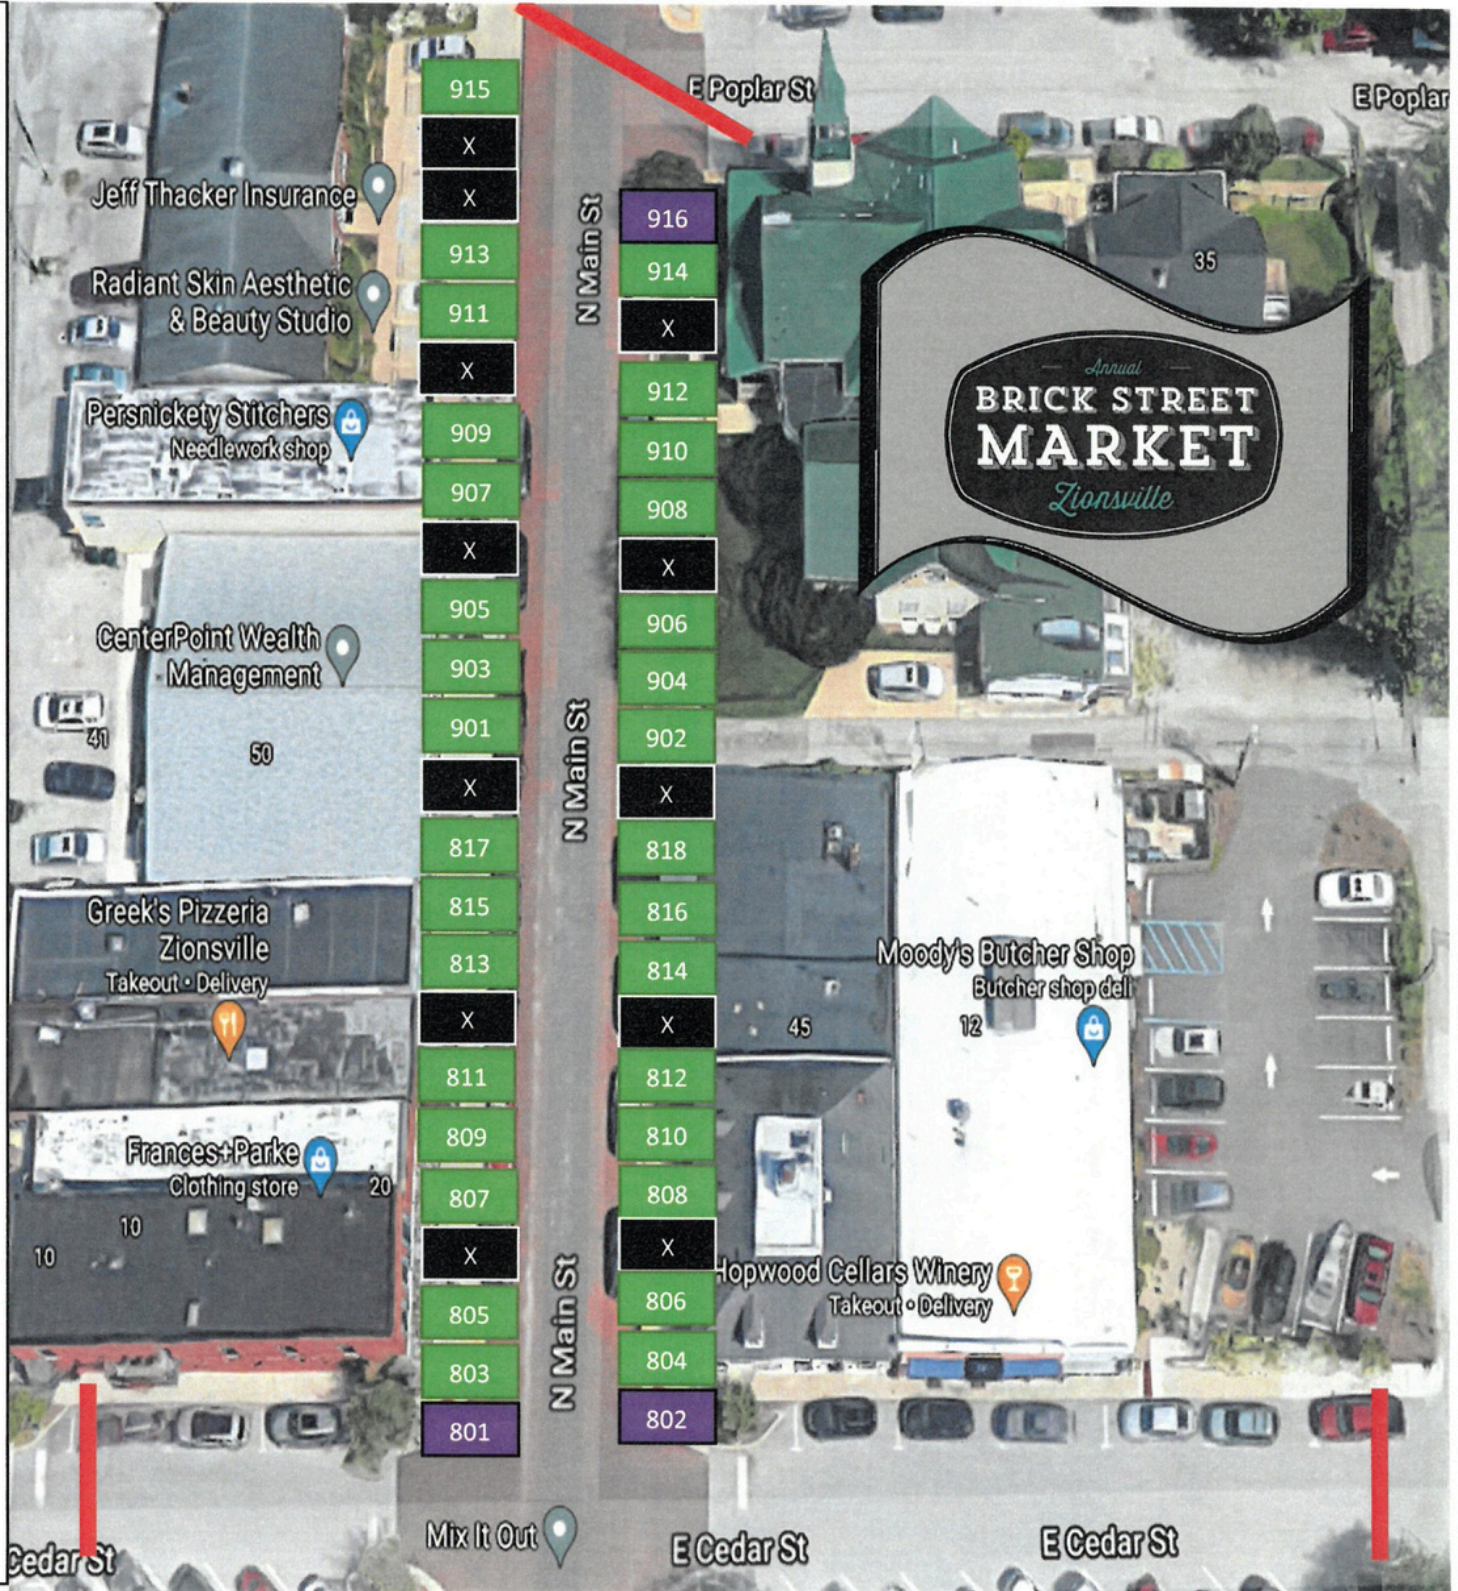

Booth Name Load-In Time

801	Midnight Cards	7:30-7:45am
802	EN Woodcraft	7:30-7:45am
803	Wind And Fire Chimes	7:30-7:45am
804	Designs by Lisa Smith	7:30-7:45am
805	Red Lilac Studio	7:30-7:45am
806	Designs by Lisa Smith	7:30-7:45am
807	Lakeside Cottage Designs	7:30-7:45am
808	Tom Thumb Gallery	7:30-7:45am
809	First Sgt Woods	7:30-7:45am
810	Garden Gate Jewelry	7:30-7:45am
811	The 3 Sisters	7:30-7:45am
812	Living Waters Bibles	7:30-7:45am
813	Rock-A-Toy	7:30-7:45am
814	The Roaming Artist	7:30-7:45am
815	Zukes Cave Pottery	7:30-7:45am
816	Little Arrows Learning	7:30-7:45am
817	Brooke Alter Designs	7:30-7:45am
818	Sherri Caudell Photo	7:30-7:45am
901	Mourfield and Spencer	7:45-8:00am
902	Thistlewood Candle Co	7:45-8:00am
903	Bella Clay and Knot	7:45-8:00am
904	Ella Gail Creations	7:45-8:00am
905	Black Feather Studios	7:45-8:00am
906	Apple Garth Botanical	7:45-8:00am
907	Hoosier Creations	7:45-8:00am
908	Walkadoodles/Scenthound	7:45-8:00am
909	Oh My! Jewelry	7:45-8:00am
910	H&S Knife Sharpening	7:45-8:00am
911	Not Your Boyfriend's Hoodie	7:45-8:00am
912	Lainie's Goats and Co.	7:45-8:00am
913	Serenity Crafts	7:45-8:00am
914	Jim's Welded Wonders	7:45-8:00am
916	Jim's Welded Wonders	7:45-8:00am
915	Wurks A Poppin'	7:45-8:00am

BLUE – TENT RENTAL
GREEN – CHAMBER MEMBER
RED – SPONSOR
PURPLE – CORNER BOOTH

Mix It Out

E Cedar St

E Cedar St

Cedar St

E Poplar

E Poplar St

N Main St